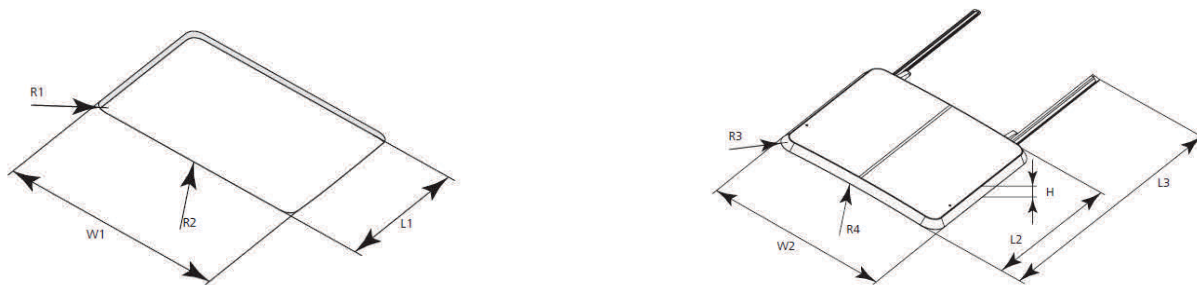

The 60 Series Marine Roof is one of the largest roof systems on the market and differentiates itself due to its flexibility. For perfect integration into a boat's design, the roof is adjustable up to a length of 1.5 metres and up to a width of 1.8 metres. To meet individual design demands the cross curvature can adjust to a minimum radius of 10 metres.

The electrically operated roof is the perfect option for high class boats and yachts. The extraordinary dimensions provide passengers with comfortable amounts of light and fresh air.

Advantages:

- Very large opening
- Tilt position allows ventilation even when raining
- Electrical operation 12V DC
- Designed for Category A yachts
- Homologation for Area 2 or 3, depending on roof size
- 4 standard configurations
- Customised product manufacturing

Standard roofs - dimensions

Delivery Kit

Part Number	Cut-Out Size Dimensions				Overall Dimensions							Area
	Length (L1)	Width (W1)	Corner Curvature (R1)	Cross Curvature (R2)	Length (L2)	Length (L3)	Width (W2)	Corner Curvature (R3)	Cross Curvature (R4)	Height (H)	Cross Beam	
3303000	1100	1200	80	Uncurved	1185	2200	1285	122	Uncurved	58	Y	2
3305000	1100	1100	80	Uncurved	1185	2200	1185	122	Uncurved	58	N	3
3306000	1100	1800	80	Uncurved	1185	2200	1885	122	Uncurved	58	Y	3
33307000	1500	1100	80	Uncurved	1585	3000	1185	122	Uncurved	58	Y	3

All dimensions are in mm

Customised roofs - dimensions

Maximum Cut-Out size dimensions customised roofs

		Max. Length (L1)	Max. Width (W1)	Corner Curvature (R1)	Min. Cross Curvature (R2)
Figure 1	Roof without cross beam	1100	1100	80	10.000
Figure 2	Roof with cross beam in sliding direction	1100	1800	80	10.000
Figure 3	Roof with cross beam perpendicular to sliding direction	1500	1100	80	10.000