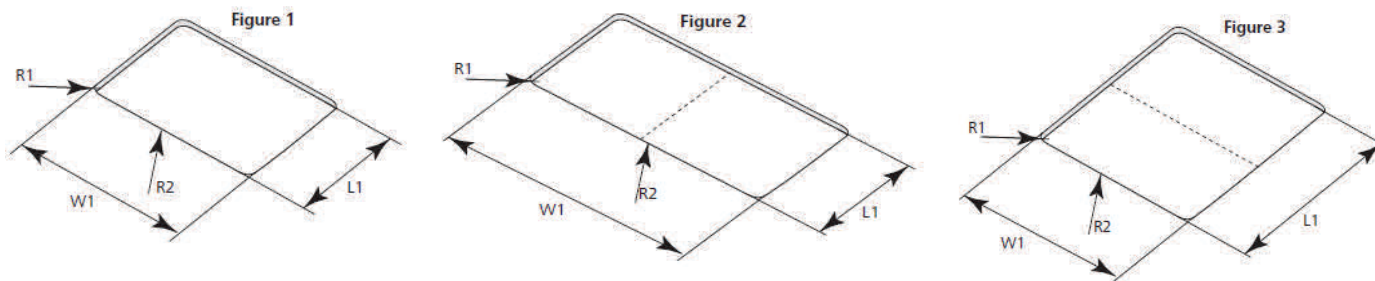

The 60 Series Marine Roof is one of the largest roof systems on the market and differentiates itself due to its flexibility. For perfect integration into a boat's design, the roof is adjustable up to a length of 1.5 metres and up to a width of 1.8 metres. To meet individual design demands the cross curvature can adjust to a minimum radius of 10 metres.

Standard roofs - dimensions

Delivery Kit

Part Number	Cut-Out Size Dimensions				Overall Dimensions							Area
	Length (L1)	Width (W1)	Corner Curvature (R1)	Cross Curvature (R2)	Length (L2)	Length (L3)	Width (W2)	Corner Curvature (R3)	Cross Curvature (R4)	Height (H)	Cross Beam	
3303000	1100	1200	80	Uncurved	1185	2200	1285	122	Uncurved	58	Y	2
3305000	1100	1100	80	Uncurved	1185	2200	1185	122	Uncurved	58	N	3
3306000	1100	1800	80	Uncurved	1185	2200	1885	122	Uncurved	58	Y	3
33307000	1500	1100	80	Uncurved	1585	3000	1185	122	Uncurved	58	Y	3

All dimensions are in mm

Customised roofs - dimensions

Maximum Cut-Out size dimensions customised roofs

		Max. Length (L1)	Max. Width (W1)	Corner Curvature (R1)	Min. Cross Curvature (R2)
Figure 1	Roof without cross beam	1100	1100	80	10.000
Figure 2	Roof with cross beam in sliding direction	1100	1800	80	10.000
Figure 3	Roof with cross beam perpendicular to sliding direction	1500	1100	80	10.000