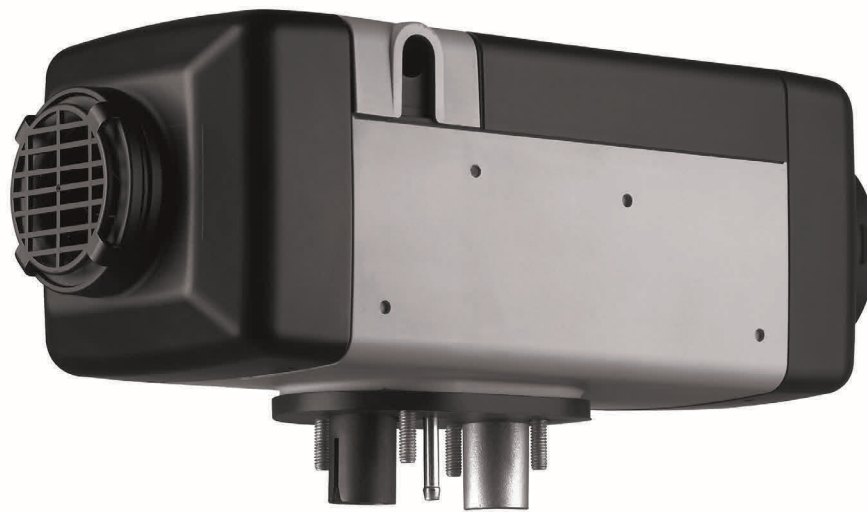

Bus Air Heating

Air Top Series

Webasto air heating systems are the ultimate choice when it comes to heating your leisure vehicle's interiors efficiently and economically.

The light weight and compact air heaters are easy and quick to install and can be used even whilst driving ensuring that you and your passengers arrive at your destination in a pre-warmed vehicle.

They quickly heat the interior up to the temperature you require, quietly ensuring that you enjoy constant, cozy warmth on board, where ever you choose to rest.

The Air Top range of heaters are cost efficient as they have low power and fuel consumption and operate independently to heat up the interior without having to have the engine running.

Standard Control

Simple turn the hand control dial to start the heater and warm up to set your desired temperature.

Available for all models.

Cross-section air heating system:

Technical Specifications

Unit	Voltage (V)	Fuel Type	Heat Output (kW) Partial Load - Full Load/Boost	Fuel Consumption (L / hr) Partial Load - Full Load/Boost	Power Consumption (W) Partial Load - Full Load/Boost	Dimensions (L x W x H mm) Weight (kg)
Air Top 2000ST	12 / 24	Diesel*	0.9 - 2.0	0.12 - 0.24	14 - 29	311 x 120 x 121 2.6
Air Top EVO 40	12 / 24	Diesel	1.5 - 3.5/4.0	0.18 - 0.43/0.49	15 - 40/55	423 x 148 x 162 5.9
Air Top EVO 55	12 / 24	Diesel	1.5 - 5.0/5.5	0.18 - 0.61/0.67	15 - 95/130	423 x 148 x 162 5.9