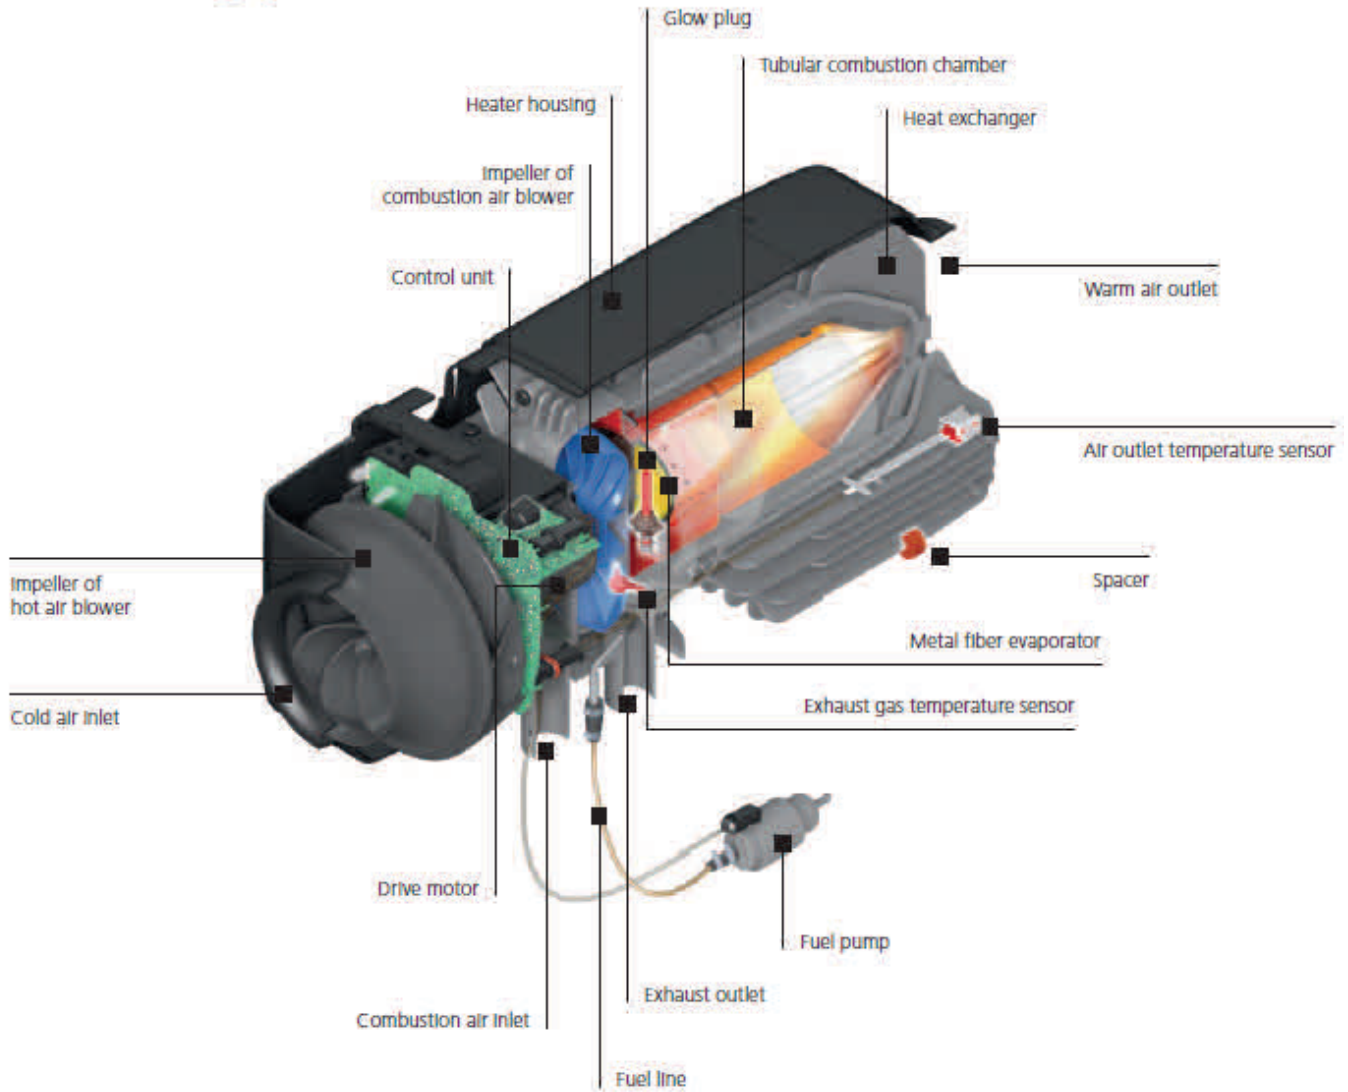

Standard Control

Simple turn the hand control dial to start the heater and warm up to set your desired temperature.

Available for all models.

Cross-section air heating system:

Technical Specifications

Unit	Voltage (V)	Fuel Type	Heat Output (kW) Partial Load - Full Load/Boost	Fuel Consumption (L / hr) Partial Load - Full Load/Boost	Power Consumption (W) Partial Load - Full Load/Boost	Dimensions (L x W x H mm) Weight (kg)
Air Top 2000ST	12 / 24	Diesel*	0.9 - 2.0	0.12 - 0.24	14 - 29	311 x 120 x 121 2.6
Air Top EVO 40	12 / 24	Diesel	1.5 - 3.5/4.0	0.18 - 0.43/0.49	15 - 40/55	423 x 148 x 162 5.9
Air Top EVO 55	12 / 24	Diesel	1.5 - 5.0/5.5	0.18 - 0.61/0.67	15 - 95/130	423 x 148 x 162 5.9